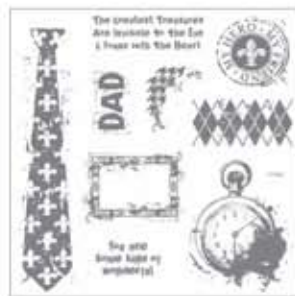

Wonderful Friend
June Stamp of the Month